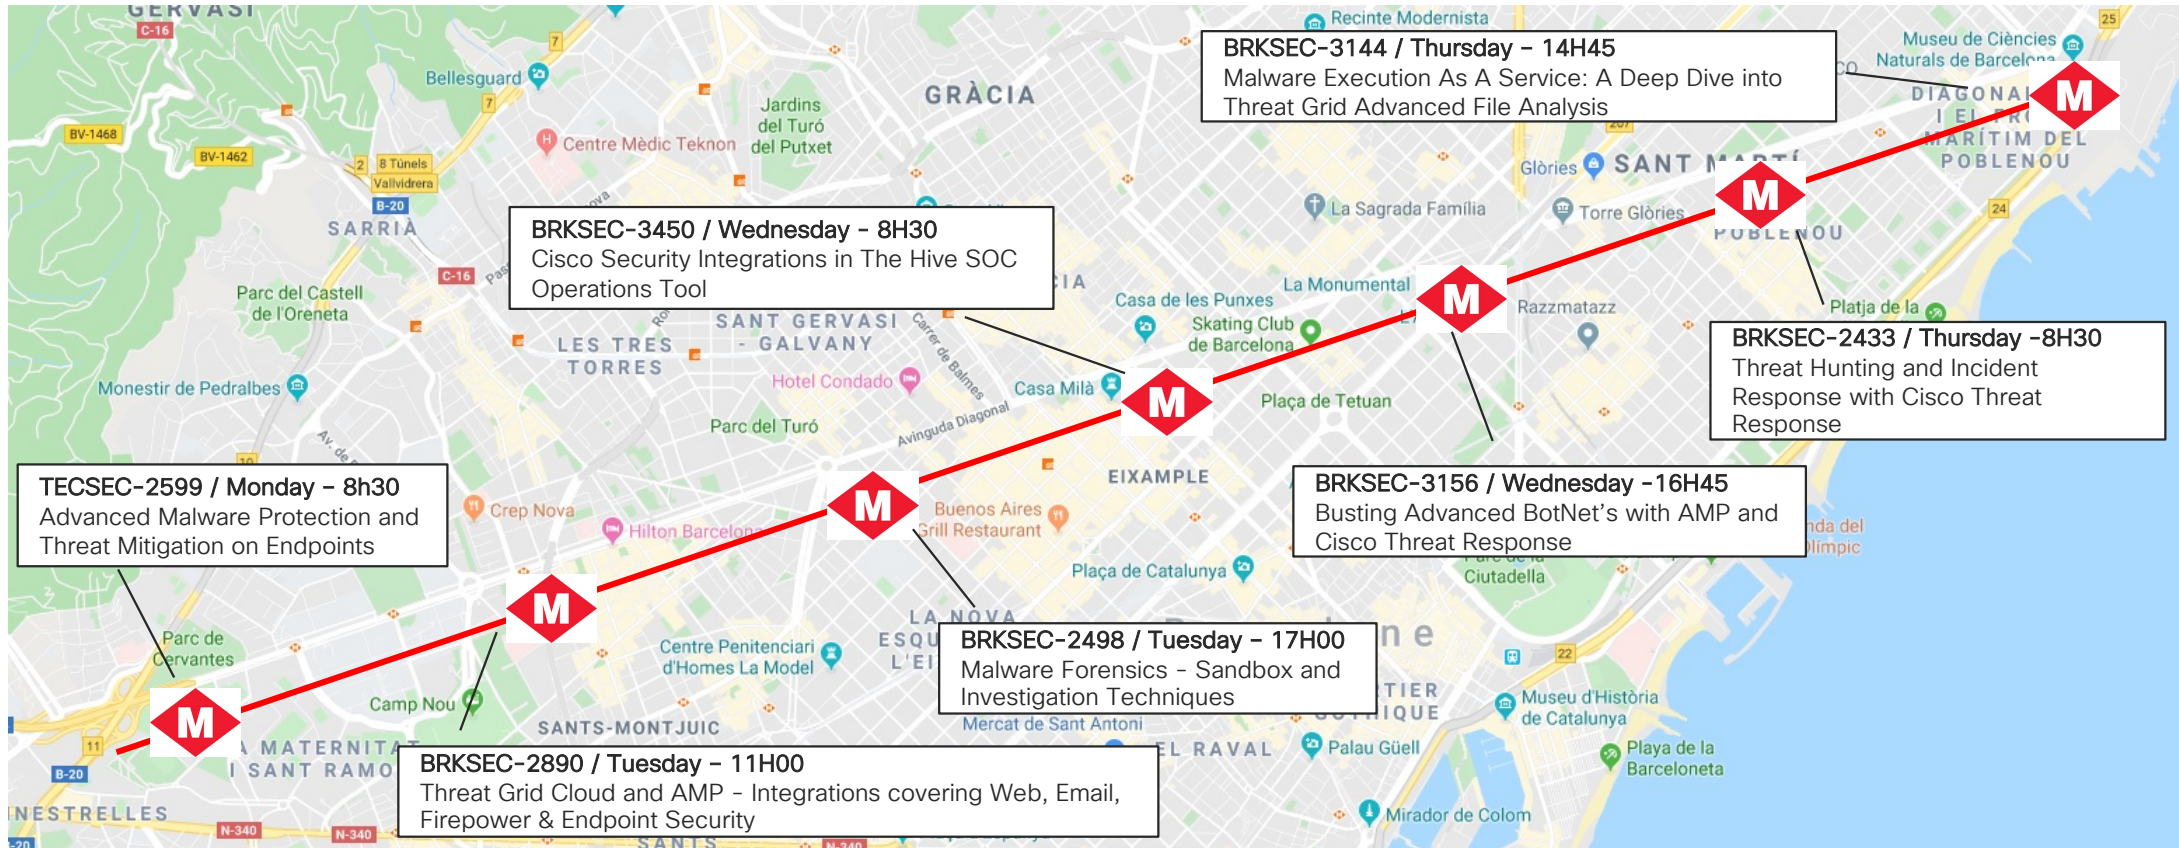

AMP Diagonal Learning Map

cisco Live!