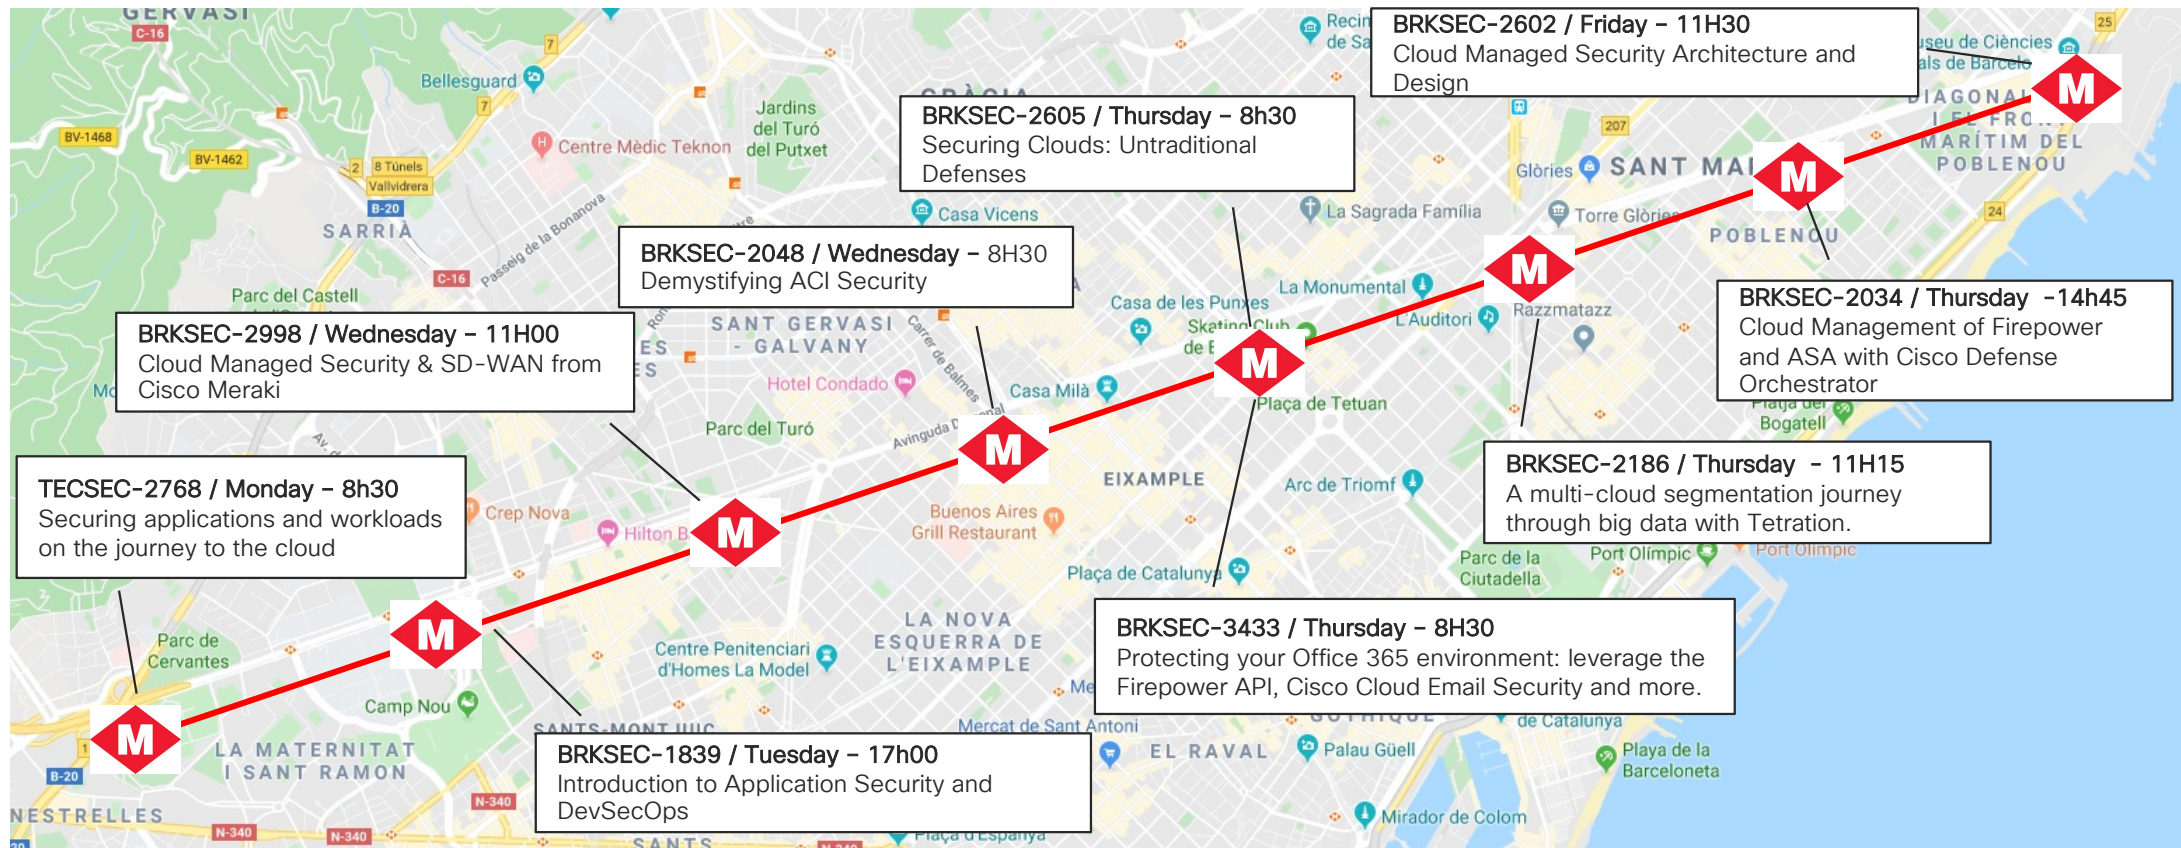

DC & Cloud Security Diagonal Learning Map

cisco Live!