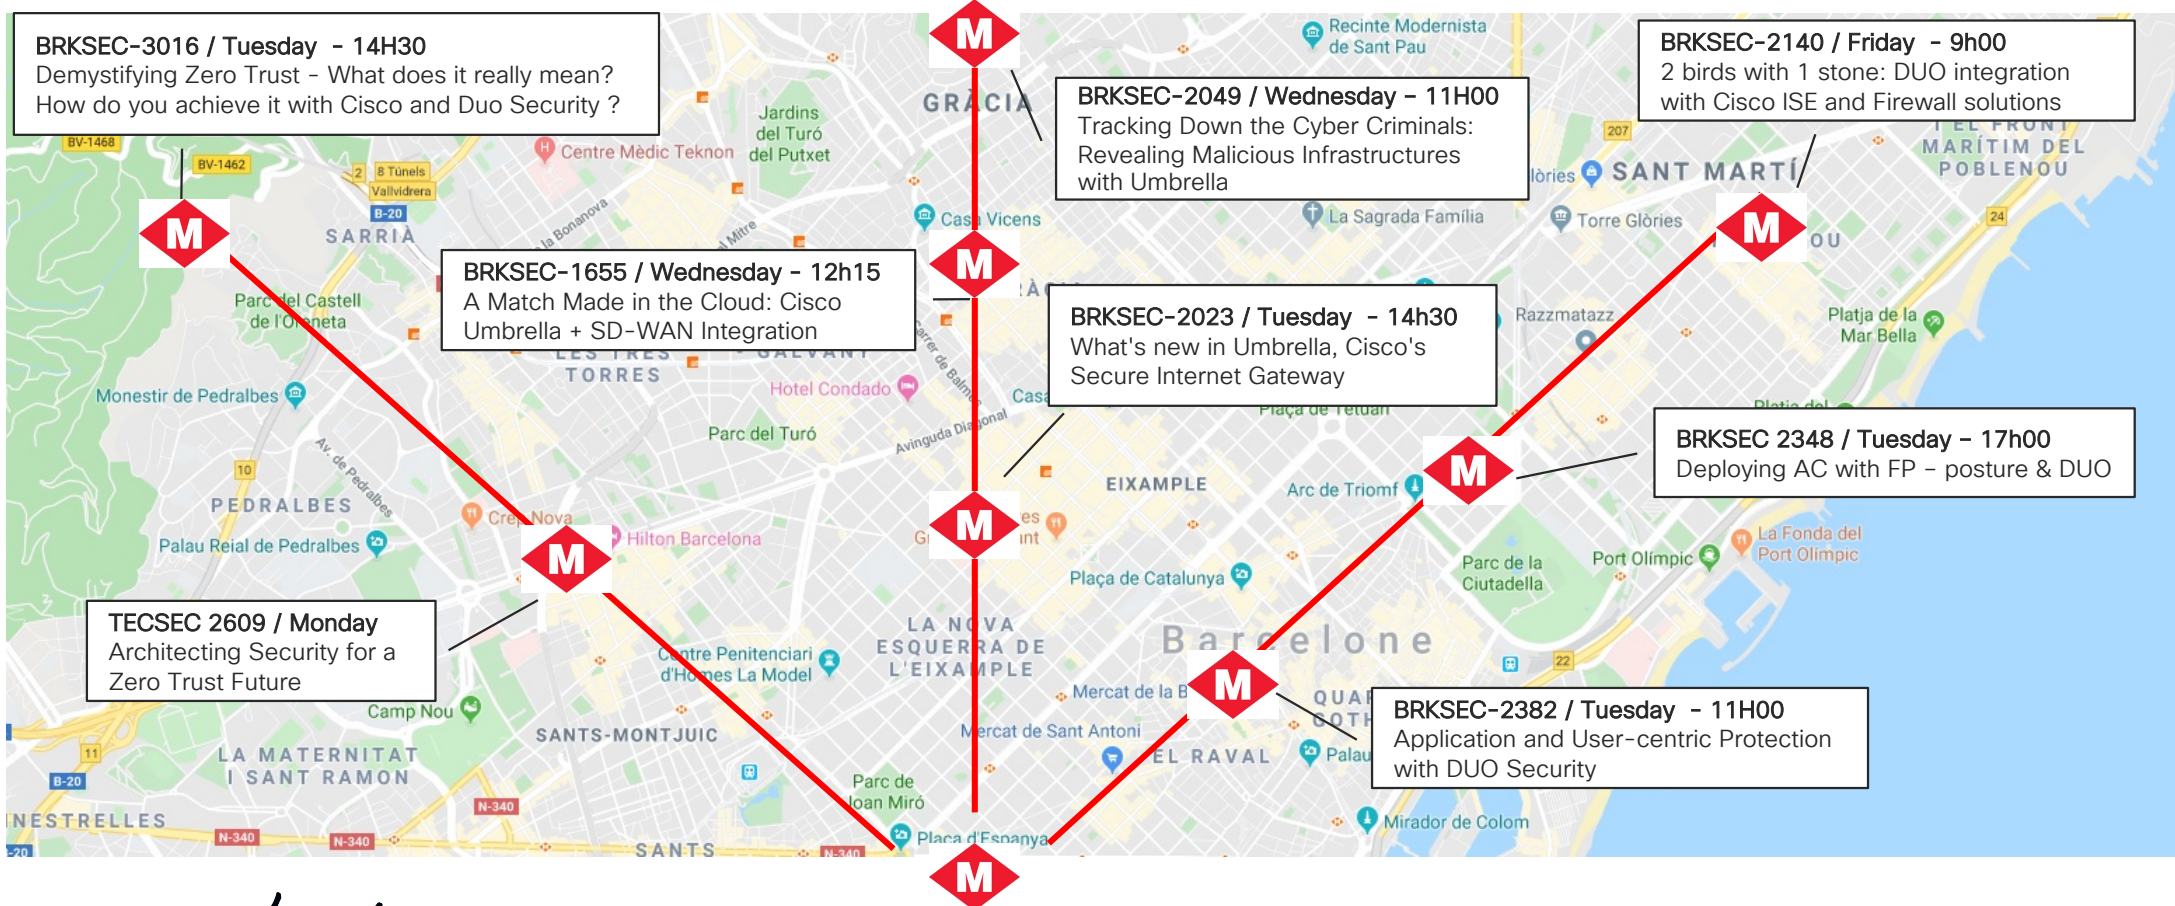

Umbrella, DUO and Zero Trust Learning Map

cisco Live!