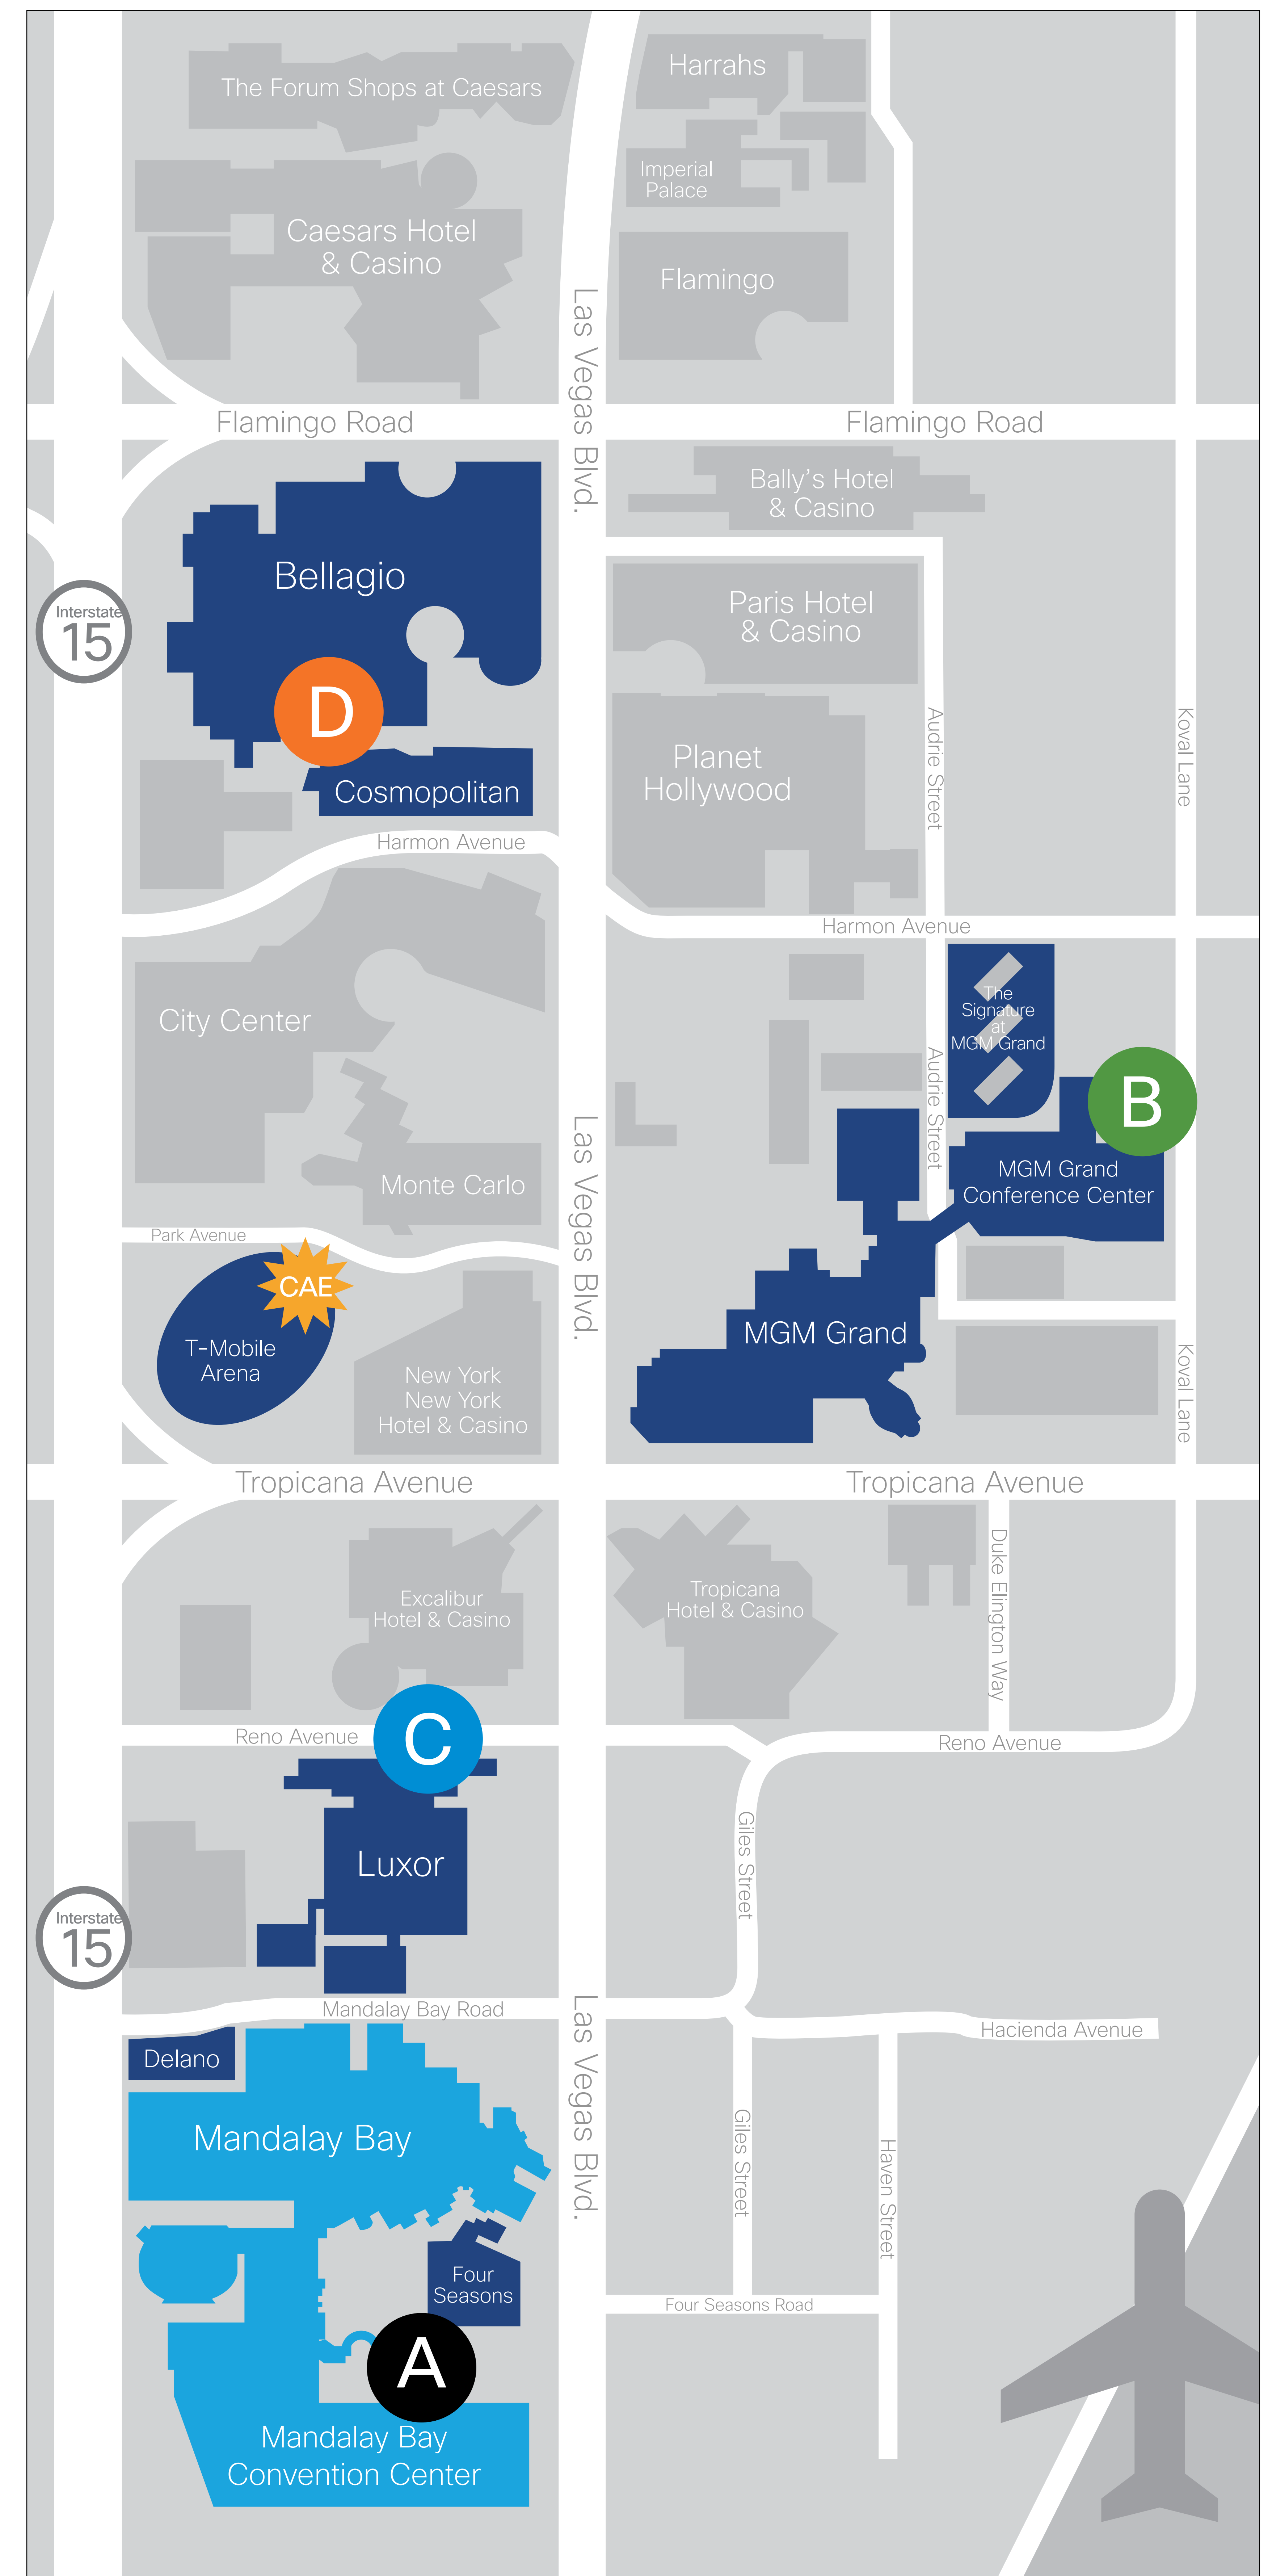

Shuttle Map and Schedule

*Shuttle Frequency

30 OFF PEAK = 30 minutes

10 PEAK = 10 minutes

Shuttle between
Hotels - Mandalay Bay

Shuttle between
Hotels - MGM

Shuttle between
Mandalay Bay - MGM

Saturday June 24, 2017

30 10:30 am - 5:00 pm 10:30 am - 6:00 pm

10 5:00 pm - 8:00 pm

Tuesday June 27, 2017

10 6:30 am - 9:00 am 7:00 am - 9:00 am 9:00 am - 6:00 pm

30 9:00 am - 4:00 pm 9:00 am - 6:00 pm

10 4:00 pm - 8:00 pm

Wednesday June 28, 2017

30 9:00 am - 2:00 pm 9:00 am - 3:00 pm

10 2:00 pm - 5:00 pm

Route	Boarding Location	Hotels Served
A	Mandalay Bay Shark Reef Entrance	Mandalay Bay, Delano, Four Seasons
B	MGM Grand Conference Center	MGM, The Signature at MGM Grand
C	Luxor Tour Bus Lobby	Luxor
D	Tiffany Lot between Bellagio and Cosmopolitan hotels	Bellagio, Cosmopolitan

ADA transportation is available at shuttle stops during hours of operation. Must call 1-619-921-0173 at least 90 minutes in advance of your pick up time to make arrangements.